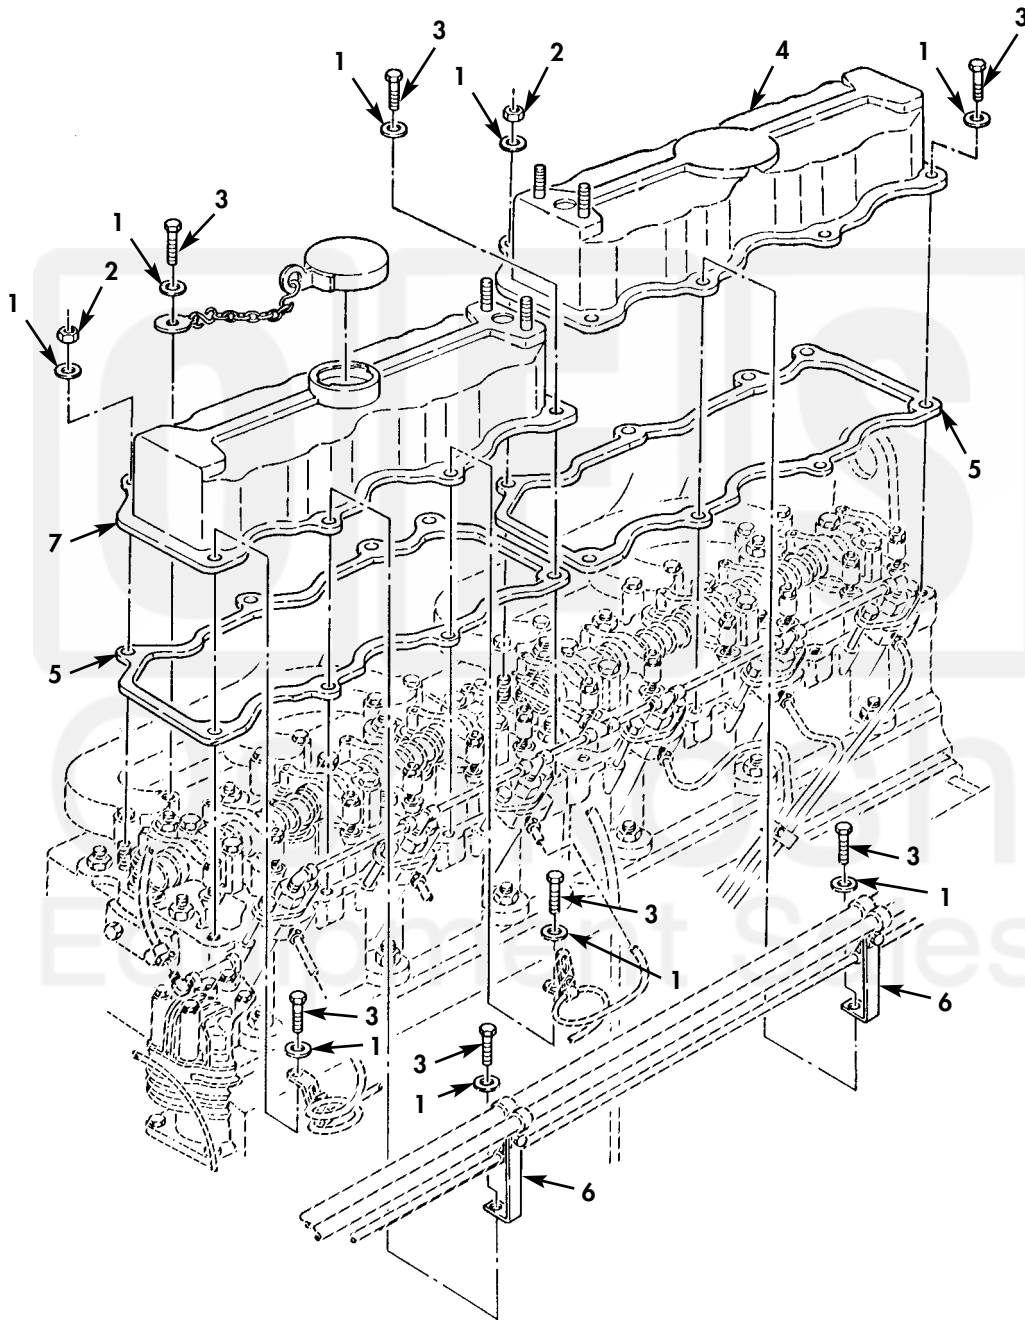

FIELD AND SUSTAINMENT MAINTENANCE
REPAIR PARTS AND SPECIAL TOOLS LIST

TRUCK, CARGO: 2-1/2-TON, 6X6, M44A2 SERIES TRUCKS (MULTIFUEL)

Figure 6. Rocker Arm Covers and Related Parts.

(1) ITEM NO	(2) SMR CODE	(3) NSN	(4) CAGEC	(5) PART NUMBER	(6) DESCRIPTION AND USABLE ON CODE (UOC)	(7) QTY
GROUP 0105 VALVES,CAMSHAFTS,AND, TIMING SYSTEM						
FIG. 6 ROCKER ARM COVERS AND RELATED PARTS						
1	PAOZZ	5310-00-081-4219	96906	MS27183-12	WASHER,FLAT.....	16
2	PAOZZ	5310-00-814-0673	96906	MS51943-33	NUT,SELF-LOCKING,HE.....	2
3	PAOZZ	5306-00-081-9812	19207	10912494	BOLT SELF LOCKING.....	16
4	PAOZZ	2815-00-937-7835	19207	10951263	COVER,ENGINE POPPET.....	1
5	PAOZZ	5330-00-885-5723	19207	10899080	GASKET PART OF KIT P/N 5702678.....	2
6	PAOZZ	5340-00-179-3601	19207	10896326	BRACKET,ANGLE.....	2
7	PAOZZ	5340-00-933-9519	19207	10951262	COVER,ACCESS.....	1

END OF FIGURE